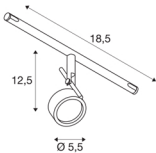

SALUNA

cable luminaire for TENSEO low-voltage cable system, QR-C51, chrome

The turnable and tiltable SALUNA spot is made from steel and is for the low-voltage cable system. Thanks to the incorporated G5.3 socket, the spot is suitable for either halogen or LED lamps. The maximum compatible cable gap is 15,5 cm.

TECHNICAL DATA

Item no.:	139132
Socket	GX5,3
Lamp	QR-C51
Number of sockets	1
Lamps included	No
Number of different light outlets	1
Primary nominal voltage	12V -50Hz mA/V
Tilt range	90 °
Horizontal rotation range	350 °
Width	18.5 cm
Height	12.5 cm
Diameter	5.5 cm
Net weight	0.217 kg
Gross weight	0.311 kg
IP Code	IP 20
Safety class	III
Assembly	Surface
Assembly details	Ceiling, Track Ceiling
Wattage	35 W
Color	chrome
BIG WHITE Page	503