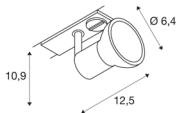

## PURIA

spot for high-voltage 1-circuit track, QPAR51, white, frosted plastic, max. 50W, incl. 1-phase adapter

Rotatable and pivoting high-voltage PURIA spotlight with compatible adapter for the 1-phase high-voltage track system. The ready-made aluminium and frosted plastic light is suitable for use with halogen and LED bulbs thanks to the integrated GU10 base.

## TECHNICAL DATA

Item no.:	143451
Socket	GU10
Lamp	QPAR51
Number of sockets	1
Lamps included	No
Primary nominal voltage	220-240V ~50/60Hz mA/V
Tilt range	85 °
Horizontal rotation range	340 °
Length	12.5 cm
Height	10.9 cm
Diameter	6.4 cm
Net weight	0.144 kg
Gross weight	0.24 kg
IP Code	IP 20
Safety class	II
Assembly	Surface
Assembly details	Ceiling, Track Ceiling, Wall
Wattage	10 W
Color	white
BIG WHITE Page	478