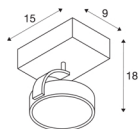

KALU

wall and ceiling light, single-headed, QPAR111, round, matt white, max. 75 W

The puristic design of KALU ceiling light is a guarantor for absolutely individual alignment of lamp heads, optionally equipped with halogen or suitable LED ES111 lamps. The light can also be dimmed which offers even more installation possibilities. Available in several colour versions KALU ceiling light is supplied ready for direct connection to 230V mains supply.

TECHNICAL DATA

Item no.:	147301
Socket	GU10
Lamp	QPAR111
Number of sockets	1
Lamps included	No
Primary nominal voltage	220-240V ~50/60Hz mA/V
Tilt range	90 °
Horizontal rotation range	350 °
Length	15 cm
Width	9 cm
Height	18 cm
Net weight	0.515 kg
Gross weight	0.707 kg
IP Code	IP 20
Safety class	I
Assembly	Surface
Assembly details	Ceiling,Wall
Wattage	75 W
Color	white
Maximum ambient temperature	40 °C
BIG WHITE Page	304