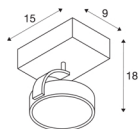

KALU

wall and ceiling light, single-headed, QPAR111, round, brushed aluminium, max. 75 W

The puristic design of KALU ceiling light is a guarantor for absolutely individual alignment of lamp heads, optionally equipped with halogen or suitable LED ES111 lamps. The light can also be dimmed which offers even more installation possibilities. Available in several colour versions KALU ceiling light is supplied ready for direct connection to 230V mains supply.

TECHNICAL DATA

Item no.:	147306
Socket	GU10
Lamp	QPAR111
Number of sockets	1
Lamps included	No
Primary nominal voltage	220-240V ~50/60Hz mA/V
Tilt range	90 °
Horizontal rotation range	350 °
Length	15 cm
Width	9 cm
Height	18 cm
Net weight	0.493 kg
Gross weight	0.687 kg
IP Code	IP 20
Safety class	I
Assembly	Surface
Assembly details	Ceiling,Wall
Wattage	75 W
Color	aluminium
Maximum ambient temperature	40 °C
BIG WHITE Page	304