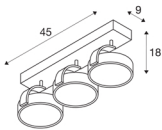

KALU

wall and ceiling light, triple-headed, QPAR111, round, matt white, max. 225 W

The puristic design of KALU ceiling light is a guarantor for absolutely individual alignment of lamp heads, optionally equipped with halogen or suitable LED ES111 lamps. The light can also be dimmed which offers even more installation possibilities. Available in several colour versions KALU ceiling light is supplied ready for direct connection to 230V mains supply.

TECHNICAL DATA

Item no.:	147321
Socket	GU10
Lamp	QPAR111
Number of sockets	3
Lamps included	No
Primary nominal voltage	220-240V ~50/60Hz mA/V
Tilt range	90 °
Horizontal rotation range	350 °
Length	45 cm
Width	9 cm
Height	18 cm
Net weight	1.323 kg
Gross weight	1.722 kg
IP Code	IP 20
Safety class	I
Assembly	Surface
Assembly details	Ceiling,Wall
Wattage	75 W
Color	white
Maximum ambient temperature	40 °C
BIG WHITE Page	304