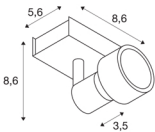

PURI 1

wall and ceiling light, single-headed, QPAR51, matt white, max. 50W, with deco ring

TECHNICAL DATA

Item no.:	147361
Socket	GU10
Lamp	QPAR51
Number of sockets	1
Lamps included	No
Primary nominal voltage	220-240V ~50/60Hz mA/V
Tilt range	85 °
Horizontal rotation range	350 °
Length	8.6 cm
Width	5.6 cm
Height	8.6 cm
Net weight	0.278 kg
Gross weight	0.338 kg
IP Code	IP 20
Safety class	I
Assembly	Surface
Assembly details	Ceiling,Wall
Wattage	50 W
Color	white
BIG WHITE Page	312