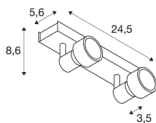

PURI 2

wall and ceiling light, double-headed, QPAR51, matt white, max. 100 W, with deco ring

TECHNICAL DATA

Item no.:	147371
Socket	GU10
Lamp	QPAR51
Number of sockets	2
Lamps included	No
Primary nominal voltage	220-240V ~50/60Hz mA/V
Tilt range	85 °
Horizontal rotation range	350 °
Length	24.5 cm
Width	5.6 cm
Height	8.6 cm
Net weight	0.623 kg
Gross weight	0.711 kg
IP Code	IP 20
Safety class	I
Assembly	Surface
Assembly details	Ceiling,Wall
Wattage	50 W
Color	white
BIG WHITE Page	312