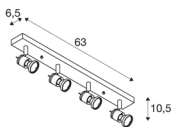

ASTO 4

wall and ceiling light, four-headed, QPAR51, brushed aluminium, max. 300 W

The ASTO 4 wall and ceiling light is made from aluminium and is available in white or brushed surface finish. The chosen GU10 halogen or energy-saving lamps are put directly into the designated 230V GU10 socket and can be equipped with a decorative ring supplied with the luminaire. ASTO 3 wall and ceiling light is ready for direct connection to 230V mains supply.

TECHNICAL DATA

Item no.:	147444
Socket	GU10
Lamp	QPAR51
Number of sockets	4
Lamps included	No
Primary nominal voltage	220-240V ~50/60Hz mA/V
Tilt range	90 °
Horizontal rotation range	330 °
Length	63 cm
Width	6.5 cm
Height	10.5 cm
Net weight	0.858 kg
Gross weight	1.045 kg
IP Code	IP 20
Safety class	I
Assembly	Surface
Assembly details	Ceiling,Wall
Wattage	75 W
Color	aluminium
BIG WHITE Page	316