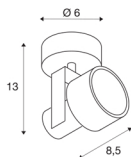

## INDA

wall and ceiling light, spot, QPAR51, matt black, max. 50 W

The adjustable high-voltage luminaire spot INDA is made from aluminium and designed for halogen lamps with GU-10 socket. Available in matt white, matt black, brushed aluminium and wine red colour version, INDA is ready for direct connection to 230V mains supply.

## TECHNICAL DATA

Item no.:	147550
Socket	GU10
Lamp	QPAR51
Number of sockets	1
Lamps included	No
Primary nominal voltage	220-240V ~50/60Hz mA/V
Tilt range	130 °
Horizontal rotation range	350 °
Length	11 cm
Height	13.5 cm
Diameter	6 cm
Net weight	0.31 kg
Gross weight	0.429 kg
IP Code	IP 20
Safety class	I
Assembly	Surface
Assembly details	Ceiling,Wall
Wattage	50 W
Color	black
BIG WHITE Page	308