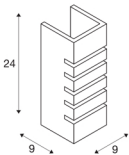

PLASTRA wall light

square, 100 Slot, white plaster, E14, max. 40 W

The PLASTRA plaster light is a highly individual wall light with a pure, clear form. Prepared to take E14 incandescent or energy saving lamps, it comes ready for direct connection to 230V mains supply. The sandpaper included as part of the delivery is used to clean the surfaces. After priming, the luminaire can be painted with wall paint as desired.

TECHNICAL DATA

Item no.:	148010
Socket	E14
Lamp	C35
Number of sockets	1
Lamps included	No
Primary nominal voltage	220-240V ~50/60Hz mA/V
Width	9 cm
Height	24 cm
Depth	9 cm
Net weight	1.767 kg
Gross weight	2.21 kg
IP Code	IP 20
Safety class	I
Assembly	Surface
Assembly details	Wall
Wattage	40 W
Color	white
BIG WHITE Page	191