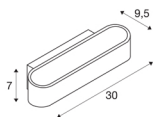

ASSO 300 wall light

LED, 3000K, oval, white, L/W/H 30/9.5/7 cm

The distinctive LED UP/DOWN recessed wall light ASSO 300 is equipped with two ultra-modern, powerful COB LED which emits its warm white light indirectly. Thus it is ideal for glare-free lighting of stairs, staircases and rooms. Due to the incorporated constant current LED driver, placed within the canopy, the electrical connection is made directly to 230V mains supply. This luminaire contains built-in LED lamps.

TECHNICAL DATA

Item no.:	151271
Number of different light outlets	1
Primary nominal voltage	220-240V ~50/60Hz mA/V
Secondary power / secondary voltage	500mA
Width	30 cm
Height	7 cm
Depth	9.5 cm
Net weight	1.053 kg
Gross weight	1.326 kg
IP Code	IP 20
Safety class	I
Assembly	Surface
Assembly details	Wall
Dimmable	Yes
Dimming technology	trailing edge
Wattage	12 W
Lumen	975 lm
Colour temperature	3000 Kelvin
Color	white
CRI	80
LXXBXX data	L70B50
BIG WHITE Page	201