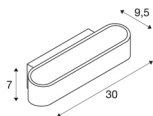

ASSO 300

wall light, LED, 3000K, oval, brushed aluminium /white, L/W/H 30/9.5/7 cm

The distinctive LED UP/DOWN recessed wall light ASSO 300 is equipped with two ultra-modern, powerful COB LED which emits its warm white light indirectly. Thus it is ideal for glare-free lighting of stairs, staircases and rooms. Due to the incorporated constant current LED driver, placed within the canopy, the electrical connection is made directly to 230V mains supply. This luminaire contains built-in LED lamps.

TECHNICAL DATA

| | |
|-------------------------------------|------------------------|
| Item no.: | 151275 |
| Number of different light outlets | 1 |
| Primary nominal voltage | 220-240V ~50/60Hz mA/V |
| Secondary power / secondary voltage | 500mA |
| Width | 30 cm |
| Height | 7 cm |
| Depth | 9.5 cm |
| Net weight | 1.059 kg |
| Gross weight | 1.334 kg |
| IP Code | IP 20 |
| Safety class | I |
| Assembly | Surface |
| Assembly details | Wall |
| Dimmable | Yes |
| Dimming technology | trailing edge |
| Wattage | 12 W |
| Lumen | 975 lm |
| Colour temperature | 3000 Kelvin |
| Color | aluminium |
| CRI | 80 |
| LXXBXX data | L70B50 |
| BIG WHITE Page | 201 |