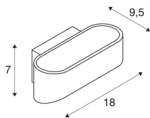

ASSO 70 wall light

LED, 3000K, oval, white, L/W/H 18/9.5/7.1 cm

The distinctive LED UP/DOWN recessed wall light ASSO 70 is equipped with one ultra-modern, powerful COB LED which emits its warm white light indirectly. Thus it is ideal for glare-free lighting of stairs, staircases and rooms. Due to the incorporated constant current LED driver, placed within the canopy, the electrical connection is made directly to 230V mains supply. This luminaire contains built-in LED lamps.

TECHNICAL DATA

Item no.:	151311
Primary nominal voltage	100-240V ~50/60Hz mA/V
Secondary power / secondary voltage	500mA
Width	18 cm
Height	7 cm
Depth	9.5 cm
Net weight	0.658 kg
Gross weight	0.809 kg
IP Code	IP 20
Safety class	I
Assembly	Surface
Assembly details	Wall
Wattage	6 W
Lumen	440 lm
Colour temperature	3000 Kelvin
Color	white
CRI	90
LXXBXX data	L70B50
BIG WHITE Page	200