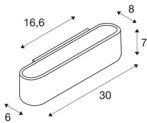

OSSA 300 wall light

QT-DE12, oval, up/down, black, L/W/H 30/8/6.5 cm, max. 120W

The wall light OSSA 300 sets a strong, modern design accent by its form, which is emphasised by the illumination properties of the operated R7s halogen tube. Prepared for wall mounting, the OSSA 300 R7s is available in several colour version and supplied ready for direct connection to 230V mains supply.

TECHNICAL DATA

Item no.:	151410
Socket	R7s 118mm
Lamp	QT-DE12
Number of sockets	1
Lamps included	No
Primary nominal voltage	220-240V ~50/60Hz mA/V
Width	30 cm
Height	6.5 cm
Depth	8 cm
Net weight	0.955 kg
Gross weight	1.202 kg
IP Code	IP 20
Safety class	I
Assembly	Surface
Assembly details	Wall
Wattage	120 W
Color	black
UGR ≤	23
BIG WHITE Page	202