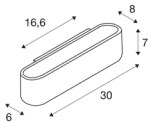

OSSA 300 wall light

QT-DE12, oval, up/down, white, L/W/H 30/8/6.5 cm, max. 120W

The wall light OSSA 300 sets a strong, modern design accent by its form, which is emphasised by the illumination properties of the operated R7s halogen tube. Prepared for wall mounting, the OSSA 300 R7s is available in several colour version and supplied ready for direct connection to 230V mains supply.

TECHNICAL DATA

Item no.:	151411
Socket	R7s 118mm
Lamp	QT-DE12
Number of sockets	1
Lamps included	No
Primary nominal voltage	220-240V ~50/60Hz mA/V
Width	30 cm
Height	6.5 cm
Depth	8 cm
Net weight	0.939 kg
Gross weight	1.163 kg
IP Code	IP 20
Safety class	I
Assembly	Surface
Assembly details	Wall
Wattage	120 W
Color	white
UGR ≤	23
BIG WHITE Page	202