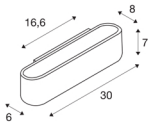

## OSSA 300 wall light

QT-DE12, oval, up/down, brushed aluminium, L/W/H 30/8/6.5 cm, max. 120W

The wall light OSSA 300 sets a strong, modern design accent by its form, which is emphasised by the illumination properties of the operated R7s halogen tube. Prepared for wall mounting, the OSSA 300 R7s is available in several colour version and supplied ready for direct connection to 230V mains supply.

## TECHNICAL DATA

Item no.:	151416
Socket	R7s 118mm
Lamp	QT-DE12
Number of sockets	1
Lamps included	No
Primary nominal voltage	220-240V ~50/60Hz mA/V
Width	30 cm
Height	6.5 cm
Depth	8 cm
Net weight	0.943 kg
Gross weight	1.16 kg
IP Code	IP 20
Safety class	I
Assembly	Surface
Assembly details	Wall
Wattage	120 W
Color	aluminium
UGR ≤	23
BIG WHITE Page	202