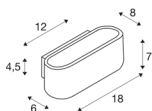

OSSA 180 wall light

QT-DE12, oval, up/down, black, L/W/H 18/8/7 cm, max. 100W

The wall light OSSA 180 sets a strong, modern design accent by its form, which is emphasised by the illumination properties of the operated R7s halogen tube. Prepared for wall mounting, the OSSA 180 is available in several colour versions and supplied ready for direct connection to 230V mains supply.

TECHNICAL DATA

Item no.:	151450
Socket	R7s 78mm
Lamp	QT-DE12
Number of sockets	1
Lamps included	No
Primary nominal voltage	220-240V ~50/60Hz mA/V
Width	18 cm
Height	7 cm
Depth	8 cm
Net weight	0.697 kg
Gross weight	0.878 kg
IP Code	IP 20
Safety class	I
Assembly	Surface
Assembly details	Wall
Wattage	100 W
Color	black
UGR ≤	23
BIG WHITE Page	202