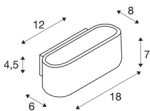

OSSA 180 wall light

QT-DE12, oval, up/down, white, L/W/H 18/8/7 cm, max. 100W

The wall light OSSA 180 sets a strong, modern design accent by its form, which is emphasised by the illumination properties of the operated R7s halogen tube. Prepared for wall mounting, the OSSA 180 is available in several colour versions and supplied ready for direct connection to 230V mains supply.

TECHNICAL DATA

Item no.:	151451
Socket	R7s 78mm
Lamp	QT-DE12
Number of sockets	1
Lamps included	No
Primary nominal voltage	220-240V ~50/60Hz mA/V
Width	18 cm
Height	7 cm
Depth	8 cm
Net weight	0.703 kg
Gross weight	0.889 kg
IP Code	IP 20
Safety class	I
Assembly	Surface
Assembly details	Wall
Wattage	100 W
Color	white
UGR ≤	23
BIG WHITE Page	202