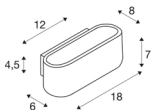

OSSA 180 wall light

QT-DE12, oval, up/down, brushed aluminium, L/W/H 18/8/7 cm, max. 100W

The wall light OSSA 180 sets a strong, modern design accent by its form, which is emphasised by the illumination properties of the operated R7s halogen tube. Prepared for wall mounting, the OSSA 180 is available in several colour versions and supplied ready for direct connection to 230V mains supply.

TECHNICAL DATA

Item no.:	151456
Socket	R7s 78mm
Lamp	QT-DE12
Number of sockets	1
Lamps included	No
Primary nominal voltage	220-240V ~50/60Hz mA/V
Width	18 cm
Height	7 cm
Depth	8 cm
Net weight	0.694 kg
Gross weight	0.877 kg
IP Code	IP 20
Safety class	I
Assembly	Surface
Assembly details	Wall
Wattage	100 W
Color	aluminium
UGR ≤	23
BIG WHITE Page	202