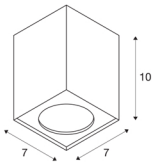

ALTRADICE

ceiling light, QPAR51, square, white, max. 35W

The cube-shaped ceiling light ALTRADICE from aluminium and steel has a unilateral cut in order to host the 240V halogen lamp. Optionally available in white or silver-grey colour version, ALTRADICE is ready for direct connection to 230V mains supply.

TECHNICAL DATA

Item no.:	151511
Socket	GU10
Lamp	QPAR51
Number of sockets	1
Lamps included	No
Primary nominal voltage	220-240V ~50/60Hz mA/V
Length	7 cm
Width	7 cm
Height	10 cm
Net weight	0.319 kg
Gross weight	0.391 kg
IP Code	IP 20
Safety class	I
Assembly	Surface
Assembly details	Ceiling
Wattage	35 W
Color	white
Maximum ambient temperature	25 °C
BIG WHITE Page	274