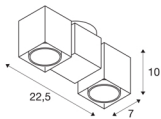

ALTRADICE

ceiling light, double-headed, QPAR51, white, max. 100 W

The cube-shaped ceiling light ALTRA DICE from aluminium and steel is equipped with two lamp heads with one unilateral cut each in order to host the high-voltage halogen lamps. Optionally available in white or silver-grey colour version, the adjustable surface-mounted spot for 240V halogen lamps with GU10 socket is ready for direct connection to 230V mains supply.

TECHNICAL DATA

Item no.:	151531
Socket	GU10
Lamp	QPAR51
Number of sockets	2
Lamps included	No
Primary nominal voltage	220-240V ~50/60Hz mA/V
Tilt range	180 °
Horizontal rotation range	350 °
Length	22.5 cm
Width	7 cm
Height	9 cm
Net weight	0.799 kg
Gross weight	0.956 kg
IP Code	IP 20
Safety class	I
Assembly	Surface
Assembly details	Ceiling,Wall
Wattage	50 W
Color	white
Maximum ambient temperature	25 °C
BIG WHITE Page	308