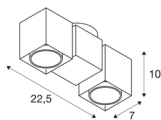

ALTRADICE

ceiling light, double-headed, QPAR51, silver-grey/black, max. 100 W

The cube-shaped ceiling light ALTRA DICE from aluminium and steel is equipped with two lamp heads with one unilateral cut each in order to host the high-voltage halogen lamps. Optionally available in white or silver-grey colour version, the adjustable surface-mounted spot for 240V halogen lamps with GU10 socket is ready for direct connection to 230V mains supply.

TECHNICAL DATA

Item no.:	151534
Socket	GU10
Lamp	QPAR51
Number of sockets	2
Lamps included	No
Primary nominal voltage	220-240V ~50/60Hz mA/V
Tilt range	180 °
Horizontal rotation range	350 °
Length	22.5 cm
Width	7 cm
Height	9 cm
Net weight	0.789 kg
Gross weight	0.948 kg
IP Code	IP 20
Safety class	I
Assembly	Surface
Assembly details	Ceiling,Wall
Wattage	50 W
Color	grey
Maximum ambient temperature	25 °C
BIG WHITE Page	308