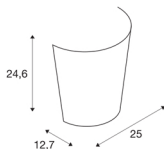

BASKET

wall light, A60, frosted glass, max. 60W

TECHNICAL DATA

Item no.:	151591
Socket	E27
Number of sockets	1
Primary nominal voltage	220-240V ~50/60Hz mA/V
Width	25 cm
Height	24.6 cm
Depth	12.7 cm
Net weight	1.058 kg
Gross weight	1.367 kg
IP Code	IP 20
Safety class	I
Assembly	Surface
Assembly details	Wall
Wattage	60 W
Color	white
BIG WHITE Page	211