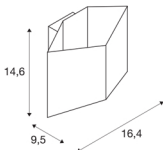

TECHNICAL DATA

Item no.:	151710
Primary nominal voltage	220-240V ~50/60Hz mA/V
Secondary power / secondary voltage	500mA
Width	16.4 cm
Height	14.6 cm
Depth	9.5 cm
Net weight	0.744 kg
Gross weight	0.928 kg
IP Code	IP 20
Safety class	I
Assembly	Surface
Assembly details	Wall
Dimmable	Yes
Dimming technology	trailing edge
Wattage	9.2 W
Lumen	250 lm
Colour temperature	2700 Kelvin
Color	black
CRI	80
LXXBXX data	L70B50
Minimum ambient temperature	-20 °C
Maximum ambient temperature	40 °C