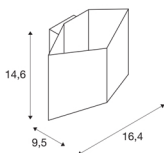

TECHNICAL DATA

Item no.:	151711
Primary nominal voltage	220-240V ~50/60Hz mA/V
Secondary power / secondary voltage	500mA
Width	16.4 cm
Height	14.6 cm
Depth	9.5 cm
Net weight	0.725 kg
Gross weight	0.914 kg
IP Code	IP 20
Safety class	I
Assembly	Surface
Assembly details	Wall
Dimmable	Yes
Dimming technology	trailing edge
Wattage	9.2 W
Lumen	560 lm
Colour temperature	3000 Kelvin
Color	white
CRI	80
LXXBXX data	L70B50
Minimum ambient temperature	-20 °C
Maximum ambient temperature	40 °C