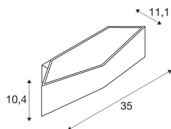

## TECHNICAL DATA

Item no.:	151741
Primary nominal voltage	220-240V ~50/60Hz mA/V
Secondary power / secondary voltage	500mA
Width	35 cm
Height	10.4 cm
Depth	11.1 cm
Net weight	1.101 kg
Gross weight	1.477 kg
IP Code	IP 20
Safety class	I
Assembly	Surface
Assembly details	Wall
Dimmable	Yes
Dimming technology	Leading edge, trailing edge
Wattage	21 W
Lumen	1030 lm
Colour temperature	2000-3000 Kelvin
Color	white
CRI	90
LXXBXX data	L70B50
BIG WHITE Page	203