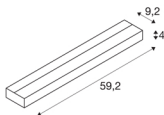

SEDO 14

wall light, LED, 3000K, square, brushed aluminium, frosted glass, L/W/H 59.5/8.5/4 cm, 17W

The SEDO 14 wall light is made of brushed aluminium and fitted with a frosted glass cover. The integrated 17 Watt SMD LED produces a powerful lighting effect which is comparable with fluorescent tubes. The in-built LED driver allows it to be directly connected to the 230V mains supply.

TECHNICAL DATA

Item no.:	151786
Primary nominal voltage	220-240V ~50/60Hz mA/V
Secondary power / secondary voltage	500mA
Width	59.2 cm
Height	4 cm
Depth	9 cm
Net weight	1.473 kg
Gross weight	1.757 kg
IP Code	IP 20
Safety class	I
Assembly	Surface
Assembly details	Wall
Wattage	18 W
Lumen	1300 lm
Colour temperature	3000 Kelvin
Color	chrome
CRI	80
LXXBXX data	L70B50
Minimum ambient temperature	-25 °C
Maximum ambient temperature	45 °C
BIG WHITE Page	207