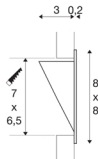

DOWNUNDER PUR 80

recessed fitting, LED, 3000K, square, white, L/W/H
8/3.2/8 cm, incl. leaf springs

TECHNICAL DATA

Item no.:	151950
Secondary power / secondary voltage	350mA
Width	8 cm
Height	8 cm
Depth	3.2 cm
Installation length	7 cm
Installation width	6.5 cm
Installation depth	3.5 cm
Net weight	0.127 kg
Gross weight	0.174 kg
IP Code	IP 20
Safety class	III
Assembly	Recessed
Assembly details	Wall
Wattage	3.6 W
Lumen	180 lm
Colour temperature	3000 Kelvin
Color	white
CRI	80
LXXBXX data	L70B50
BIG WHITE Page	412