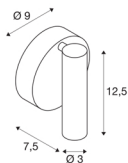

KARPO

wall and ceiling light, single-headed, LED, 3000K, round, black, 7.5W

KARPO series lights are available in white and black. It has a choice of one or two spots in a cylindrical shape which can be individually adjusted via a hinge. The swivel and tilting range allows you to optimally light up the room. The integrated premium LEDs provide high energy efficiency. The luminaire also has a high colour rendering index of 90. The luminaires can be directly connected to the 230V mains supply.

TECHNICAL DATA

Item no.:	152330
Number of different light outlets	1
Primary nominal voltage	220-240V ~50/60Hz mA/V
Secondary power / secondary voltage	500mA
Width	9 cm
Height	12.5 cm
Depth	7.5 cm
Net weight	0.303 kg
Gross weight	0.377 kg
IP Code	IP 20
Safety class	I
Assembly	Surface
Assembly details	Ceiling,Wall
Wattage	9.3 W
Lumen	560 lm
Colour temperature	3000 Kelvin
Beam angle	40 °
Color	black
CRI	90
LXXBXX data	L70B50
Maximum ambient temperature	30 °C
BIG WHITE Page	296