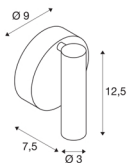

KARPO

wall and ceiling light, single-headed, LED, 3000K, round, white, 7.5W

KARPO series lights are available in white and black. It has a choice of one or two spots in a cylindrical shape which can be individually adjusted via a hinge. The swivel and tilting range allows you to optimally light up the room. The integrated premium LEDs provide high energy efficiency. The luminaire also has a high colour rendering index of 90. The luminaires can be directly connected to the 230V mains supply.

TECHNICAL DATA

Item no.:	152331
Number of different light outlets	1
Primary nominal voltage	220-240V ~50/60Hz mA/V
Secondary power / secondary voltage	500mA
Width	9 cm
Height	12.5 cm
Depth	7.5 cm
Net weight	0.303 kg
Gross weight	0.379 kg
IP Code	IP 20
Safety class	I
Assembly	Surface
Assembly details	Ceiling,Wall
Wattage	9.3 W
Lumen	680 lm
Colour temperature	3000 Kelvin
Beam angle	40 °
Color	white
CRI	90
LXXBXX data	L70B50
Maximum ambient temperature	30 °C
BIG WHITE Page	296