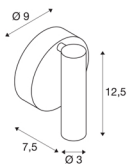

KARPO

wall and ceiling light, single-headed, LED, 3000K, round, black, with switch, 7.5W

The KARPO LED wall and ceiling light has its canopy and head connected by a hinge part which can swivel and tilt. The high-power 7.5W LED fitted and the housing-mounted switch means that the luminaire is suitable for many applications, including as a reading light. The electrical connection of the luminaire, which is available in various light colours, is made directly to the 230V mains supply thanks to the built-in LED driver. This luminaire contains built-in LED lamps.

TECHNICAL DATA

Item no.:	152341
Number of different light outlets	1
Primary nominal voltage	100-240V ~50/60Hz mA/V
Secondary power / secondary voltage	500mA
Width	9 cm
Height	12.5 cm
Depth	7.5 cm
Net weight	0.308 kg
Gross weight	0.383 kg
IP Code	IP 20
Safety class	I
Assembly	Surface
Assembly details	Wall
Wattage	6 W
Lumen	400 lm
Colour temperature	3000 Kelvin
Beam angle	40 °
Color	white
CRI	90
LXXBXX data	L70B50
Maximum ambient temperature	30 °C
BIG WHITE Page	225