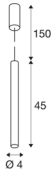

HELIA 40

pendant, LED, 3000K, round, black, 9W

TECHNICAL DATA

Item no.:	152370
Primary nominal voltage	220-240V ~50/60Hz mA/V
Secondary power / secondary voltage	500mA
Length	45 cm
Pendant length	150 cm
Diameter	4 cm
Net weight	0.893 kg
Gross weight	1.117 kg
IP Code	IP 20
Safety class	I
Assembly	Surface
Assembly details	Ceiling
Dimmable	Yes
Dimming technology	trailing edge
Wattage	10 W
Lumen	730 lm
Colour temperature	3000 Kelvin
Beam angle	30 °
Color	black
CRI	90
LXXBXX data	L70B50
Minimum ambient temperature	-20 °C