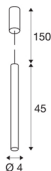

HELIA 40

pendant, LED, 3000K, round, white, 9W

TECHNICAL DATA

Item no.:	152371
Primary nominal voltage	220-240V ~50/60Hz mA/V
Secondary power / secondary voltage	500mA
Length	45 cm
Pendant length	150 cm
Diameter	4 cm
Net weight	0.88 kg
Gross weight	1.081 kg
IP Code	IP 20
Safety class	I
Assembly	Surface
Assembly details	Ceiling
Dimmable	Yes
Dimming technology	trailing edge
Wattage	10 W
Lumen	830 lm
Colour temperature	3000 Kelvin
Beam angle	30 °
Color	white
CRI	90
LXXBXX data	L70B50
Minimum ambient temperature	-20 °C