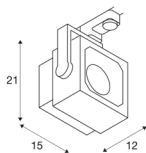

EURO CUBE

spot for 240V 3-phase track, LED, 3000K, black, 60°, incl. 3-phase adapter

Adjustable spot EURO CUBE with suitable adapter for the 240V 3-phase track system. Designed as an optically appealing yet discreet high output LED spot for retail stores and trade fairs, this luminaire, available in a number of housing and light colours, is equipped with a Premium COB LED module with exceptional colour rendering. The longevity of the module is ensured by a heat sink integrated into the existing design.

TECHNICAL DATA

| | |
|-----------------------------|------------------------|
| Item no.: | 152750 |
| Primary nominal voltage | 220-240V ~50/60Hz mA/V |
| Length | 15 cm |
| Height | 21 cm |
| Depth | 12 cm |
| Net weight | 1.268 kg |
| Gross weight | 1.555 kg |
| IP Code | IP 20 |
| Safety class | I |
| Assembly details | Track Ceiling |
| Wattage | 26 W |
| Lumen | 2470 lm |
| Colour temperature | 3000 Kelvin |
| Beam angle | 60 ° |
| Color | black |
| CRI | 90 |
| LXXBXX data | L70B50 |
| Minimum ambient temperature | 0 °C |
| Maximum ambient temperature | 35 °C |
| BIG WHITE Page | 451 |