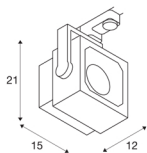

EURO CUBE

spot for 240V 3-phase track, LED, 3000K, white, 60°, incl. 3-phase adapter

Adjustable spot EURO CUBE with suitable adapter for the 240V 3-phase track system. Designed as an optically appealing yet discreet high output LED spot for retail stores and trade fairs, this luminaire, available in a number of housing and light colours, is equipped with a Premium COB LED module with exceptional colour rendering. The longevity of the module is ensured by a heat sink integrated into the existing design.

TECHNICAL DATA

Item no.:	152751
Primary nominal voltage	220-240V ~50/60Hz mA/V
Length	15 cm
Height	21 cm
Depth	12 cm
Net weight	1.289 kg
Gross weight	1.545 kg
IP Code	IP 20
Safety class	I
Assembly details	Track Ceiling
Wattage	26 W
Lumen	2470 lm
Colour temperature	3000 Kelvin
Beam angle	60 °
Color	white
CRI	90
LXXBXX data	L70B50
Minimum ambient temperature	0 °C
Maximum ambient temperature	35 °C
BIG WHITE Page	451