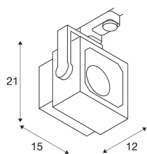

## EURO CUBE

spot for 240V 3-phase track, LED, 4000K, black, 60°, incl. 3-phase adapter

Adjustable spot EURO CUBE with suitable adapter for the 240V 3-phase track system. Designed as an optically appealing yet discreet high output LED spot for retail stores and trade fairs, this luminaire, available in a number of housing and light colours, is equipped with a Premium COB LED module with exceptional colour rendering. The longevity of the module is ensured by a heat sink integrated into the existing design.

## TECHNICAL DATA

Item no.:	152780
Primary nominal voltage	220-240V ~50/60Hz mA/V
Width	15 cm
Height	21 cm
Depth	12 cm
Net weight	1.268 kg
Gross weight	1.537 kg
IP Code	IP 20
Safety class	I
Assembly details	Track Ceiling
Wattage	26 W
Lumen	2740 lm
Colour temperature	4000 Kelvin
Beam angle	60 °
Color	black
CRI	90
LXXBXX data	L70B50
Minimum ambient temperature	0 °C
Maximum ambient temperature	35 °C
BIG WHITE Page	451