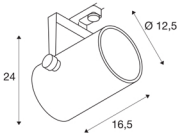

EURO SPOT

spot for 240V 3-phase track, QPAR111, round, black, max. 75W, incl. 3-phase adapter

Adjustable high-voltage spot EURO SPOT with suitable adapter for the 3-phase 240V track system. Thanks to the GU10 socket installed in the cylindrical aluminium lamp head, the luminaire is suitable for halogen and LED lamps with a diameter of up to approx. 11.1 cm.

TECHNICAL DATA

Item no.:	153420
Socket	GU10
Lamp	QPAR111
Number of sockets	1
Lamps included	No
Primary nominal voltage	220-240V ~50/60Hz mA/V
Tilt range	100 °
Horizontal rotation range	350 °
Length	16.5 cm
Height	24 cm
Diameter	12.5 cm
Net weight	0.775 kg
Gross weight	0.951 kg
IP Code	IP 20
Safety class	I
Assembly	Surface
Assembly details	Ceiling, Track Ceiling
Wattage	75 W
Color	black
BIG WHITE Page	452