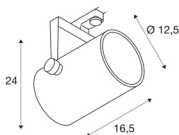

EURO SPOT

spot for 240V 3-phase track, QPAR111, round, white, max. 75W, incl. 3-phase adapter

Adjustable high-voltage spot EURO SPOT with suitable adapter for the 3-phase 240V track system. Thanks to the GU10 socket installed in the cylindrical aluminium lamp head, the luminaire is suitable for halogen and LED lamps with a diameter of up to approx. 11.1 cm.

TECHNICAL DATA

Item no.:	153421
Socket	GU10
Lamp	QPAR111
Number of sockets	1
Lamps included	No
Primary nominal voltage	220-240V ~50/60Hz mA/V
Tilt range	100 °
Horizontal rotation range	350 °
Length	16.5 cm
Height	24 cm
Diameter	12.5 cm
Net weight	0.78 kg
Gross weight	0.952 kg
IP Code	IP 20
Safety class	I
Assembly	Surface
Assembly details	Ceiling, Track Ceiling
Wattage	75 W
Color	white
BIG WHITE Page	452