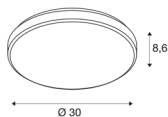

MARONA

ceiling light, LED, 3000K, round, brushed aluminium, 4x3W

TECHNICAL DATA

Item no.:	155156
Primary nominal voltage	200-240V ~50/60Hz mA/V
Secondary power / secondary voltage	430mA
Height	8.6 cm
Diameter	30 cm
Net weight	0.638 kg
Gross weight	1.087 kg
IP Code	IP 20
Safety class	I
Assembly	Surface
Assembly details	Ceiling,Wall
Dimmable	Yes
Dimming technology	Leading edge,trailing edge
Wattage	15 W
Lumen	1200 lm
Colour temperature	3000 Kelvin
Beam angle	120 °
Color	grey
CRI	80
LXXBXX data	L70B50
BIG WHITE Page	288