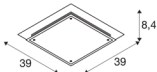

## GLASSA

ceiling light, A60, square, frosted glass, max. 60W

The high-quality wall and ceiling light GLASSA is made from glass, which is reinforced with additional steel elements. Designed for the use of incandescent and energy-saving lamps with E27 socket, GLASSA is ready for direct connection to 230V mains supply.

## TECHNICAL DATA

Item no.:	155180
Socket	E27
Number of sockets	2
Primary nominal voltage	220-240V ~50/60Hz mA/V
Length	39 cm
Width	39 cm
Height	8.4 cm
Net weight	3.806 kg
Gross weight	4.572 kg
IP Code	IP 20
Safety class	I
Assembly	Surface
Assembly details	Ceiling,Wall
Wattage	60 W
Color	transparent
BIG WHITE Page	332