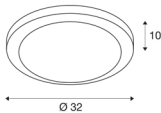

MELAN

ceiling light, A60, round, brushed aluminium, frosted glass, max. 60W

The MELAN ceiling light impresses with its clear design and elegant contrast of the materials used - chrome-plated aluminium and glass. An E27 general lamp or energy-saving lamp gives the desired lighting effect and makes the luminaire ready for direct connection to the 230V mains supply.

TECHNICAL DATA

Item no.:	155236
Socket	E27
Number of sockets	1
Primary nominal voltage	220-240V ~50/60Hz mA/V
Height	10 cm
Diameter	32 cm
Net weight	1.185 kg
Gross weight	1.925 kg
IP Code	IP 20
Safety class	I
Assembly	Surface
Assembly details	Ceiling,Wall
Wattage	60 W
Color	aluminium
BIG WHITE Page	332