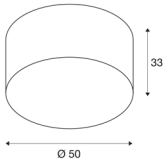

## SOPRANA CL-1

ceiling light, TC-DSE, round, beige shade Ø/H 50/26 cm, max. 3x60W

The generously designed lamp shade ensures a wide range of applications for the SOPRANA CL-1 ceiling light. The shade is made of textile and polystyrene and available in white or beige. It guarantees even lighting attributes with the standard E27 240V lamps used. The SOPRANA CL-1 ceiling light is ready for direct connection to the 230V mains supply.

## TECHNICAL DATA

Item no.:	155373
Socket	E27
Number of sockets	3
Primary nominal voltage	220-240V ~50/60Hz mA/V
Height	33 cm
Diameter	50 cm
Net weight	1.686 kg
Gross weight	3.577 kg
IP Code	IP 20
Safety class	I
Assembly	Surface
Assembly details	Ceiling
Wattage	60 W
Color	beige
BIG WHITE Page	278