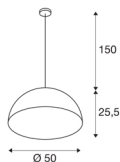

FORCHINI PD-1

pendant, A60, round, matt black/gold, Ø 50 cm, max. 40W

TECHNICAL DATA

Item no.:	155530
Socket	E27
Number of sockets	1
Primary nominal voltage	220-240V ~50/60Hz mA/V
Pendant length	150 cm
Height	25.5 cm
Diameter	50 cm
Net weight	2.72 kg
Gross weight	5.081 kg
IP Code	IP 20
Safety class	I
Assembly	Surface
Assembly details	Ceiling
Wattage	40 W
Color	gold
BIG WHITE Page	170