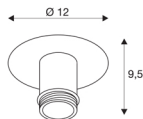

T

FENDA

ceiling light, ceiling plate, A60, black, without shade, max. 60W

TECHNICAL DATA

Item no.:	155550
Socket	E27
Number of sockets	1
Primary nominal voltage	220-240V ~50/60Hz mA/V
Height	10 cm
Diameter	12 cm
Net weight	0.355 kg
Gross weight	0.484 kg
IP Code	IP 20
Safety class	I
Assembly	Surface
Assembly details	Ceiling
Wattage	60 W
Color	black
BIG WHITE Page	276