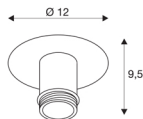

FENDA

ceiling light, ceiling plate, A60, chrome, without shade, max. 60W

TECHNICAL DATA

Item no.:	155552
Socket	E27
Number of sockets	1
Height	10 cm
Diameter	12 cm
Net weight	0.338 kg
Gross weight	0.45 kg
IP Code	IP 20
Safety class	I
Assembly	Surface
Assembly details	Ceiling
Wattage	60 W
Color	chrome
BIG WHITE Page	276