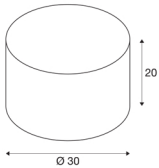

FENDA

lamp shade, round, white, Ø/H 30/20 cm

Elegant FENDA MIX & MATCH System Textile Shade with a diameter of 30 cm.

TECHNICAL DATA

Item no.:	155582
Height	20 cm
Diameter	30 cm
Net weight	0.3 kg
Gross weight	0.802 kg
IP Code	IP 20
Color	white
BIG WHITE Page	277