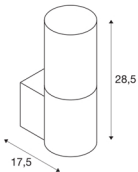

LISENNE

wall light, TC-(D,H,T,Q)SE, stone-grey, max. 23W

The discreet LISENNE wall light features a smoked glass effect and comes with a base made from basalt. Thanks to the integrated E27 base, this light is suitable for LED and energy-saving bulbs. The light can be connected directly to the 230V mains power supply.

TECHNICAL DATA

Item no.:	155752
Socket	E27
Number of sockets	1
Primary nominal voltage	220-240V ~50/60Hz mA/V
Height	28.5 cm
Diameter	12 cm
Depth	17.5 cm
Net weight	3.196 kg
Gross weight	3.945 kg
IP Code	IP 20
Safety class	I
Assembly	Surface
Assembly details	Wall
Wattage	23 W
Color	grey
BIG WHITE Page	213