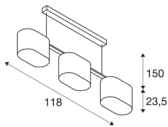

TECHNICAL DATA

Item no.:	155870
Socket	E27
Number of sockets	3
Primary nominal voltage	220-240V ~50/60Hz mA/V
Length	118 cm
Pendant length	150 cm
Width	15.5 cm
Height	23.5 cm
Net weight	2.996 kg
Gross weight	5.202 kg
IP Code	IP 20
Safety class	I
Assembly	Surface
Assembly details	Ceiling
Wattage	60 W
Color	black
BIG WHITE Page	156