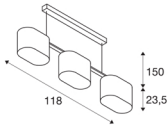

TECHNICAL DATA

Item no.:	155871
Socket	E27
Number of sockets	3
Primary nominal voltage	220-240V ~50/60Hz mA/V
Length	118 cm
Pendant length	150 cm
Width	15.5 cm
Height	23.5 cm
Net weight	3.006 kg
Gross weight	5.253 kg
IP Code	IP 20
Safety class	I
Assembly	Surface
Assembly details	Ceiling
Wattage	60 W
Color	white
BIG WHITE Page	156