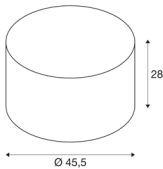

FENDA

lamp shade, round, white, Ø/H 45.5/28 cm

FENDA lamp shade with 45.5 mm diameter and 280 mm height in white.

TECHNICAL DATA

Item no.:	156111
Height	28 cm
Diameter	45.5 cm
Net weight	0.645 kg
Gross weight	1.868 kg
IP Code	IP 20
Color	white
BIG WHITE Page	277